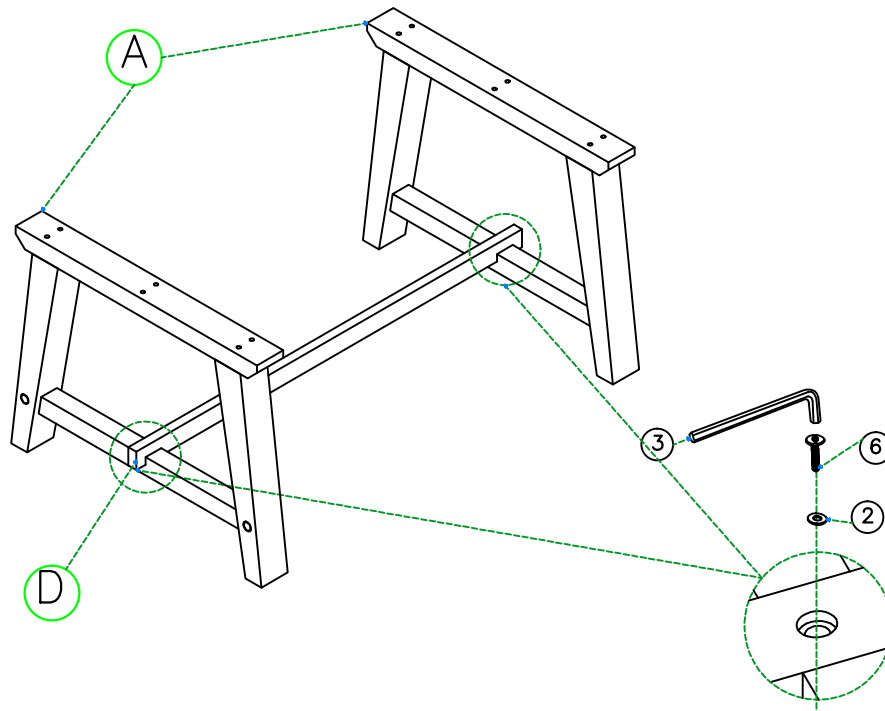

SHENANDOAH DINING TABLE -220x100x76 CM

ASSEMBLY INSTRUCTIONS

LIST OF HARDWARE

1	 M8X40mm	12 pcs
2	 8x16	14 pcs
3	 01 pc	01 pc
4	 6x19	9 pcs
5	 M6X40mm	9 pcs
6	 M8X50mm	02 pcs

A x 2PCS

C x 3PCS

B x 1pc

D X 1pc

STEP1

SHENANDOAH DINING TABLE -220x100x76 CM

ASSEMBLY INSTRUCTIONS

STEP 2

STEP 3

SHENANDOAH DINING TABLE -220x100x76 CM

ASSEMBLY INSTRUCTIONS

FINISH