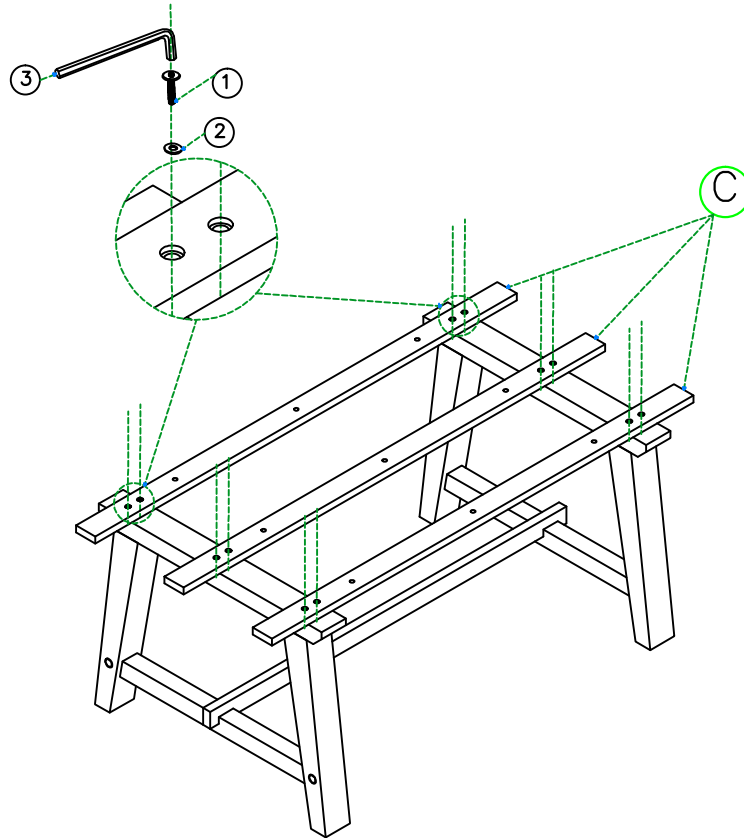

SHENANDOAH DINING TABLE -220x100x76 CM

ASSEMBLY INSTRUCTIONS

LIST OF HARDWARE

1	 M8X40mm	12 pcs
2	 8x16	14 pcs
3	 01 pc	01 pc
4	 6x19	9 pcs
5	 M6X40mm	9 pcs
6	 M8X50mm	02 pcs

A x 2PCS

C x 3PCS

B x 1pc

D X 1pc

STEP1

SHENANDOAH DINING TABLE -220x100x76 CM

ASSEMBLY INSTRUCTIONS

STEP 2

STEP 3

SHENANDOAH DINING TABLE -220x100x76 CM

ASSEMBLY INSTRUCTIONS

FINISH