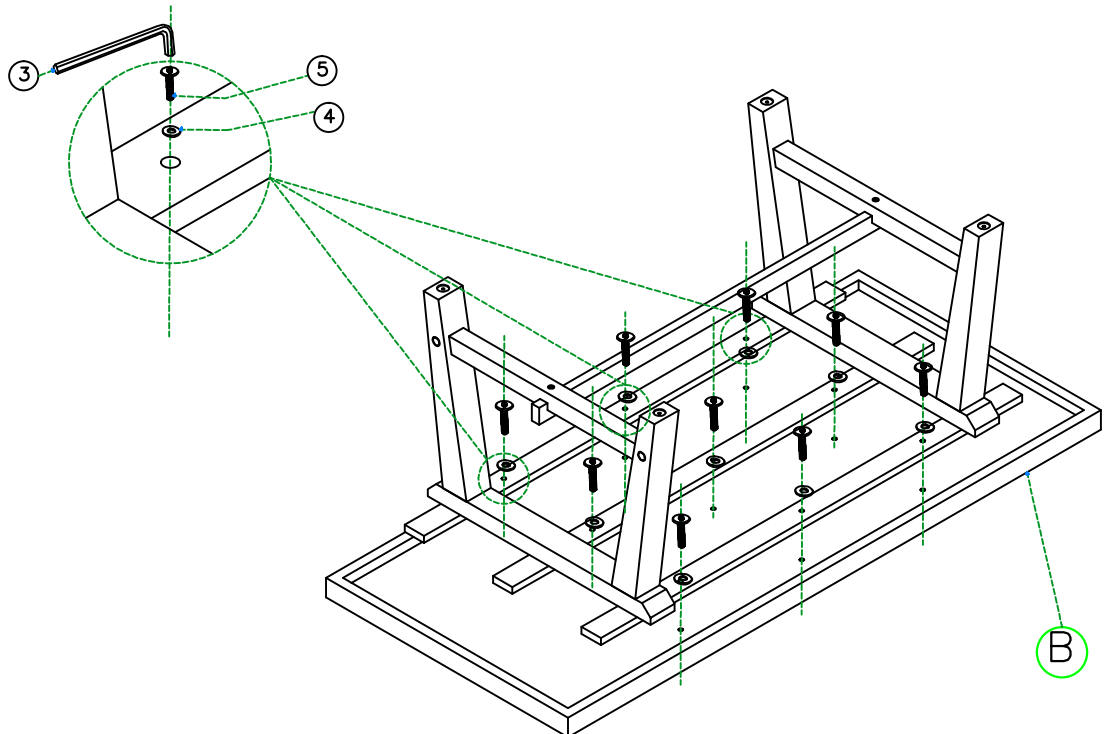

SHENANDOAH DINING TABLE -220x100x76 CM

ASSEMBLY INSTRUCTIONS

LIST OF HARDWARE

1	 M8X40mm	12 pcs
2	 8x16	14 pcs
3	 01 pc	01 pc
4	 6x19	9 pcs
5	 M6X40mm	9 pcs
6	 M8X50mm	02 pcs

A x 2PCS

C x 3PCS

B x 1pc

D X 1pc

STEP1

SHENANDOAH DINING TABLE -220x100x76 CM

ASSEMBLY INSTRUCTIONS

STEP 2

STEP 3

SHENANDOAH DINING TABLE -220x100x76 CM

ASSEMBLY INSTRUCTIONS

FINISH